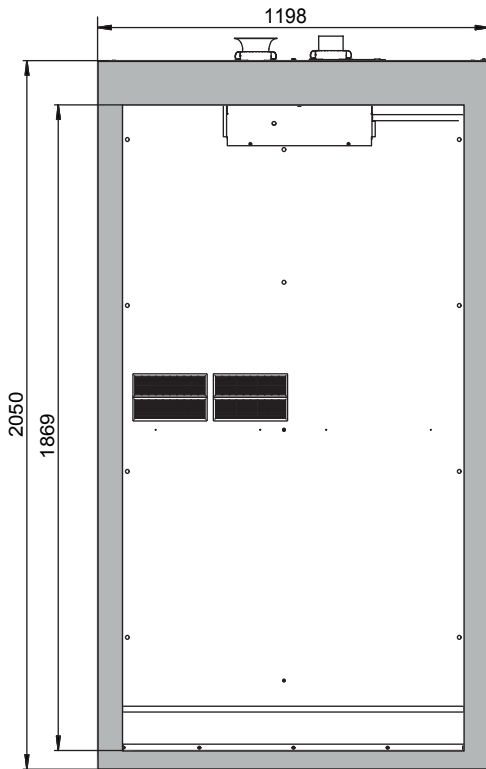

Dimensions

Width (external)	1198.00 mm
Depth (external)	615.00 mm
Height (external)	2050.00 mm
Width (internal)	1045.00 mm
Depth (internal)	400.00 mm
Height (internal)	1858.00 mm

The available internal dimensions can vary depending on the interior equipment package.

General Information

Number of doors	2
Door opening angle	180.00°
Depth with open doors	1238 mm
x 50-litre gas cylinders	4 piece
Customs tariff number	94032080

Front view

Side view

Top view

For further information please visit www.asecos.com