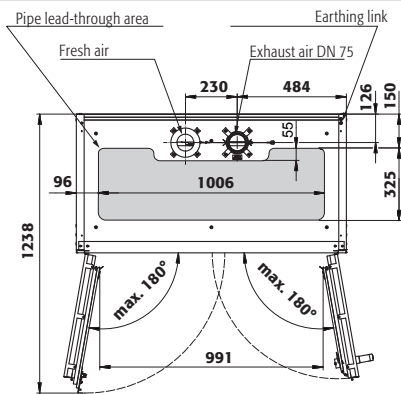

Dimensions

Width (external)	1198.00 mm
Depth (external)	615.00 mm
Height (external)	2050.00 mm
Width (internal)	1045.00 mm
Depth (internal)	400.00 mm
Height (internal)	1858.00 mm

The available internal dimensions can vary depending on the interior equipment package.

General Information

Number of doors	2
Door opening angle	180.00°
Depth with open doors	1238 mm
x 50-litre gas cylinders	4 piece
Customs tariff number	94032080

Front view

Side view

Top view

For further information please visit www.asecos.com