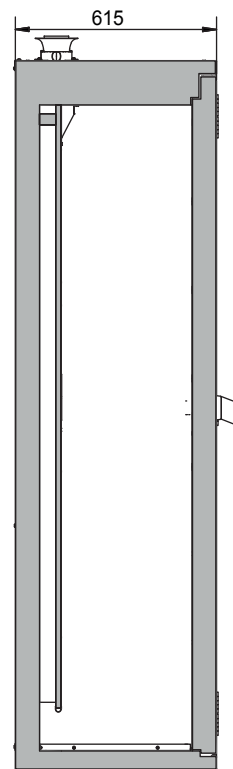

- **No unauthorised use:** doors lockable with profile cylinder (integration in an existing locking system possible)
- **Easy alignment:** adjusting aids to compensate for uneven floor
- **Easy mounting of connecting pipes and gas fittings:** large interior height (1890 mm), many lead-through possibilities on the top of the cabinet
- **Ventilation:** integrated air ducts ready for connection (DN 75) to a technical exhaust, even ventilation inside the cabinet
- **Tested and certified:** according to the stricter GS principles

Available equipment:

- Cylinder retainer – variable installation in the cabinet, flexibly adjustable in depth, across the entire width of the cabinet
- Comfort interior equipment – complete with mounting rails, rolling ramp (L = 350 mm) with pneumatic damper, cylinder retainer and matching tension belts
- Standard interior equipment – complete with mounting rails, rolling ramp and cylinder retainer
- Lateral cylinder retainer – for two 10-litre cylinders, alternatively in height adjustable version (no tools required)

Dimensions

Width (external)	1198.00 mm
Depth (external)	615.00 mm
Height (external)	2050.00 mm
Width (internal)	1045.00 mm
Depth (internal)	400.00 mm
Height (internal)	1858.00 mm

The available internal dimensions can vary depending on the interior equipment package.

General Information

Number of doors	2
Door opening angle	180.00°
Depth with open doors	1238 mm
x 50-litre gas cylinders	4 piece
Customs tariff number	94032080

Front view

Side view

Top view

For further information please visit www.asecos.com