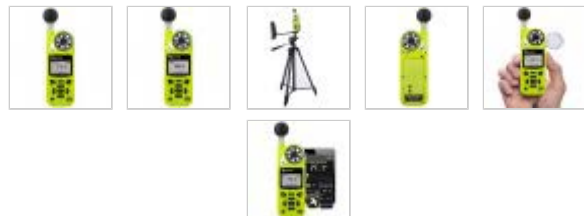

Kestrel 5400AG Cattle Heat Stress Tracker with LiNK + Vane Mount

SKU family: 0854AGLVCHVG

Don't let cattle heat stress reduce your herd performance and cost you money. Implement an effective management plan based on objective and accurate THI, HLI and AHLU measurements at the pen level with Kestrel. Rugged hand-held meter can also be mounted with included hardware for longer term monitoring of heat events.

Learn more about [Cattle Heat Stress](#)

$699.00

Would you like engraving? *

-- Please Select --

Engraving to read

Characters left: 23

Quantity: 1