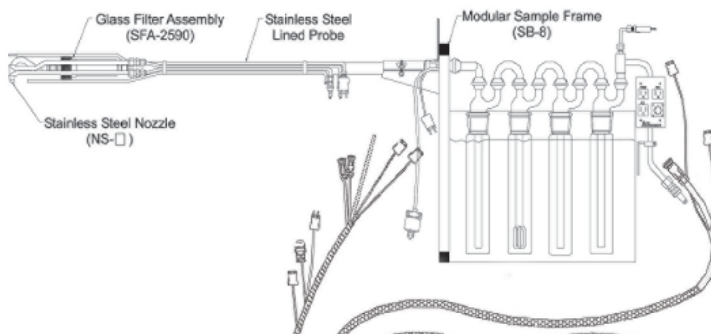

Mill-17 型烟道颗粒物采样器 Sampling System

Mill 可变方法 17 采样器-烟道颗粒物采样器，不锈钢制，内置过滤器，带可变采样管线和减少电缆。各种接头和过滤器可另选。可用于对烟道内过滤的颗粒物采样。

Schematic of U.S. EPA Method 17 Rigid Sampling Train

一、Mill-17 Sampling System Includes Items Listed Below:

- Mill 5 Control Console
- Part # 0120
- 6' s.s. Mill M-17 Probe
- Part # 048-6
- 50' Umbilical
- Part # 0635-SOC
- S.S. Nozzle Set
- Part # 0400-S
- Alundum Thimble Holder
- Part # 7080
- 47 mm S.S. Filter Holder
- Part # 7085
- Mill 17 Glassware Set
- Part # 5512
- 34x100 Alundum Thimble(6 Pack)

Part # 7085-AT
47mm Glass Fiber Filter (Box 100)
Part # 1030
Nozzle Brush Set
Part # 0400-B
Shepard Hook
Part # 0480-SE
Condensate Cooler
Part # 0311-C
1/2" Pipe-3/8" S.S. Union
Part # 9502
1/2" Pipe-5/8" Tube S.S. Union
Part # 9503
3/8" Pipe-5/8" Tube S.S. Union
Part # 9501
1/2" Pipe-3/8" Pipe S.S. Hex Reducer
Part # 9580

Part # 0481-11

12' S.S. Millennium-M17 Probe

Part # 0481-12

三、Mill-17 Umbilical Cables 电缆可选

Highly Flexible 3/8" ID Gum Rubber Sample Line •PVC pitot Lines •2 Type
K Extension Wires With Standard Plugs

25' Umbilical Cable